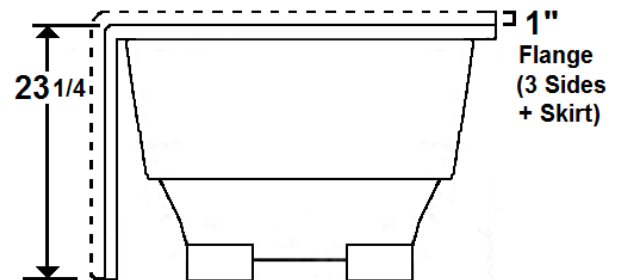

ALCOVE PLUS

60" x 42" Skirted Acrylic Soaker

Model Number
4260APT064
Center Drain Soaker in White

Features

- Constructed of high-gloss durable acrylic
- Pillows included
- Pre-leveled base for easy installation
- Textured floor
- Heater available – LM305
- Mood light available – LM522
- Made in the USA

All dimensions are +/- 1/2" and subject to change without notice
Confirm specifications before installation

Technical Information

- Weight: 140 lbs.
- Water Depth to Overflow: 16 1/2"
- Water Capacity: 98 gal.
- Sump Dimension: 36" x 26"