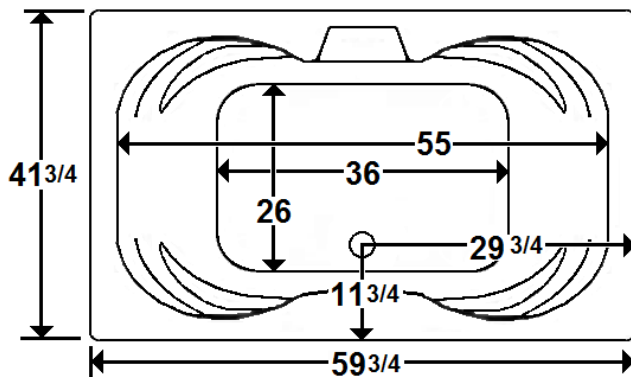

ALCOVE PLUS

60" x 42" Skirted Acrylic Soaker

Model Number
4260APT064
Center Drain Soaker in White

Features

- Constructed of high-gloss durable acrylic
- Pillows included
- Pre-leveled base for easy installation
- Textured floor
- Heater available – LM305
- Mood light available – LM522
- Made in the USA

All dimensions are +/- 1/2" and subject to change without notice
Confirm specifications before installation

Technical Information

- Weight: 140 lbs.
- Water Depth to Overflow: 16 1/2"
- Water Capacity: 98 gal.
- Sump Dimension: 36" x 26"

Electrical Requirements.

- (Optional) LM305 Heater: 12.5 Amps (120V)
- Dedicated GFCI's required for each option

ALCOVE PLUS

4260APT064
Center Drain Soaker in White

Acrylic Tub

This Traditional style drop in tub includes a sloped backrest, integral arm rests and removable pillow. Other standard features include a textured floor, and premium reinforcement. This tub is made in the USA and is available in white, bone, biscuit, almond, and linen.